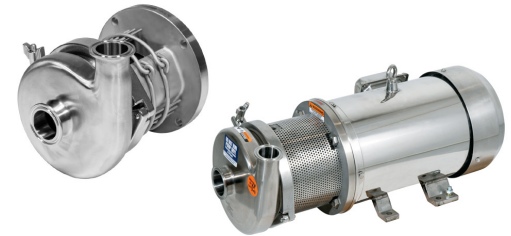

Premium Manufacturer of Sanitary & BPE Products

Sanitary Fittings

BPE Fittings

Valves & Actuators

TOP-FLO® Diaphragm
Valves & Actuators

Sight Glasses

TOP-FLO® Pumps
& Accessories

Strainers & Filters

Spools

Tubing, Hangers, Other

Flow Control Valves

Gaskets & Repair Kits

Engineered Products

Simplifying Sanitary Through Superior Service™